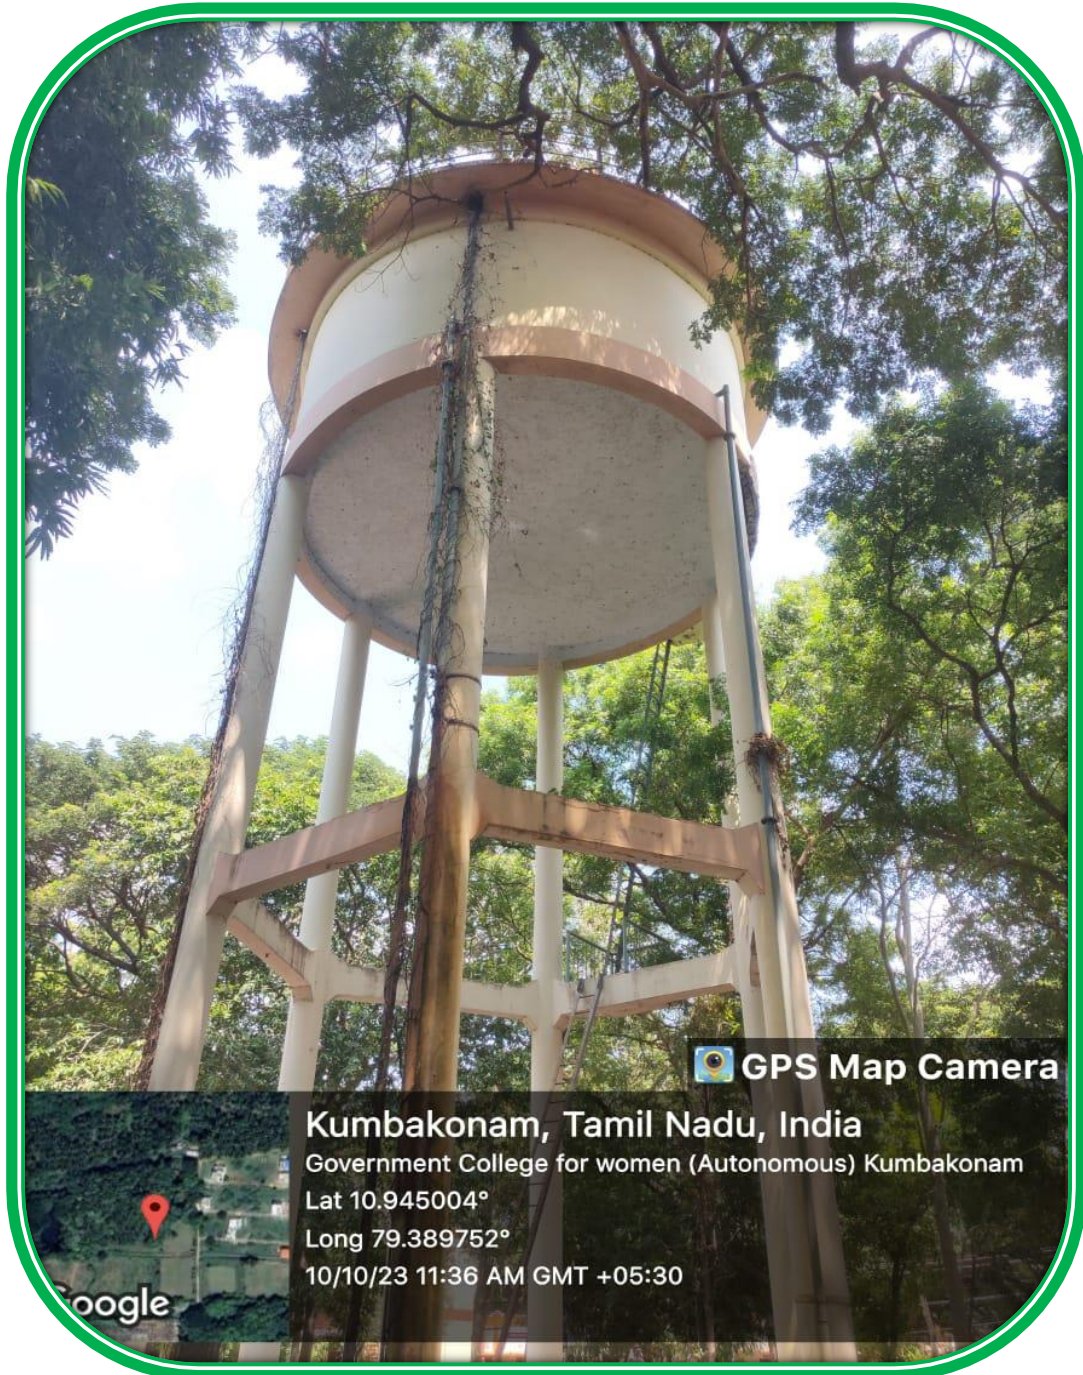

 **GPS Map Camera**

Kumbakonam, Tamil Nadu, India

Government College for women (Autonomous) Kumbakonam

Lat 10.945004°

Long 79.389752°

10/10/23 11:36 AM GMT +05:30

oogle

PRINCIPAL
Government College for Women (Autonomous)
KUMBAKONAM.